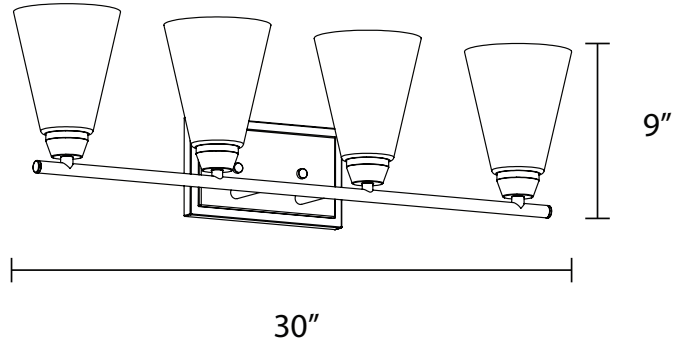

LOUISBOURG

| VANITY

SKU | DVP34344

FINISH OPTIONS

- Chrome with Clear Glass (CH-CL)
- Ebony with Clear Glass (EB-CL)
- Satin Nickel with Clear Glass (SN-CL)

DIMENSIONS

- Length / Ø:** 30"
- Width:** N/A"
- Height:** 8.75"
- Depth:** 5.75"
- Minimum Height:** N/A"
- Maximum Height:** N/A"

LAMPING

- Number of Sockets:** 4
- Wattage of Individual Socket:** 70W
- Socket Type:** Medium Base (E26)
- Socket Orientation:** Up and Down
- Lamp Confinement:** Semi Enclosed
- Voltage:** 120V
- Dimmable:** Yes
- Bulbs Not Included**

PIPE / CHAIN / CORD INFORMATION

- Pipe/Chain Kit Included:** Not Included
- Pipe Information:** N/A
- Chain Information:** N/A
- Wire/Cord Information:** 8 Inches
- Max Sloped Ceiling Angle:** N/A
- *Conversion 19° to 45° : ASY0101+Finish (2 loops + 1 chain); For Additional Cost*