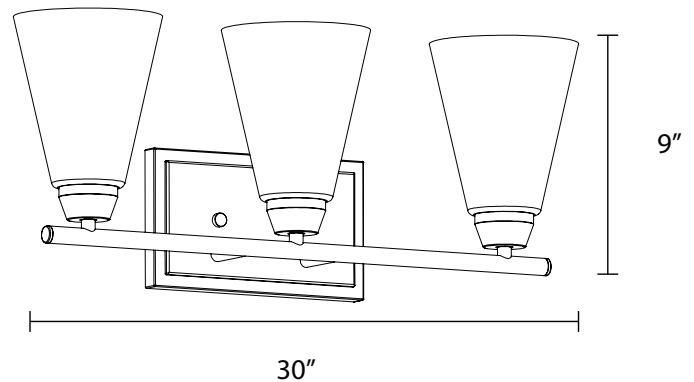

LOUISBOURG

| VANITY

DVI
LIGHTING

SKU | DVP34343

FINISH OPTIONS

Chrome with Clear Glass (CH-CL)
Ebony with Clear Glass (EB-CL)
Satin Nickel with Clear Glass (SN-CL)

DIMENSIONS

Length / Ø: 21.75"
Width: N/A"
Height: 8.75"
Depth: 5.75"
Minimum Height: N/A"
Maximum Height: N/A"

LAMPING

Number of Sockets: 3
Wattage of Individual Socket: 70W
Socket Type: Medium Base (E26)
Socket Orientation: Up and Down
Lamp Confinement: Semi Enclosed
Voltage: 120V
Dimmable: Yes
Bulbs Not Included

PIPE / CHAIN / CORD INFORMATION

Pipe/Chain Kit Included: Not Included
Pipe Information: N/A
Chain Information: N/A
Wire/Cord Information: 8 Inches
Max Sloped Ceiling Angle: N/A
**Conversion 19° to 45° : ASY0101+Finish (2 loops + 1 chain):
For Additional Cost*