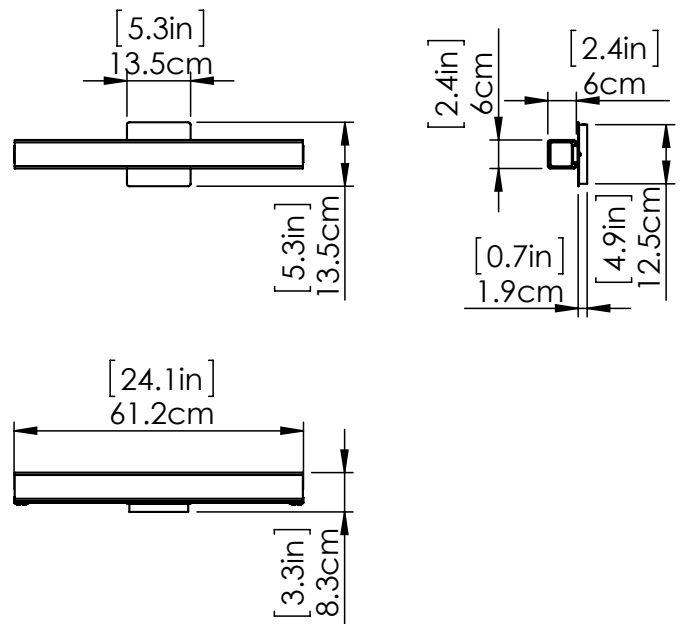

VENTURE CCT LED

| VANITY

SKU | DVP33893

FINISH OPTIONS

- Chrome with Half Opal Glass
- Ebony with Half Opal Glass
- Brass with Half Opal Glass
- Buffed Nickel with Half Opal Glass

DIMENSIONS

- Length / Ø:** 24"
- Width:** N/A"
- Height:** 5"
- Depth:** 3.25"
- Minimum Height:** 5.25"
- Maximum Height:** 5"

INTEGRATED LED INFORMATION

- Wattage:** 24W
- Initial Lumens:** 2400
- Colour Temperature:** 3000K / 4000K / 5000K
- CRI:** 90+
- Voltage:** 120
- Dimmable:** Yes
- Required Dimmer:** ELV

PIPE / CHAIN / CORD INFORMATION

- Pipe/Chain Kit Included:** No
- Pipe Information:** No Pipe Included
- Chain Information:** No Chain Included
- Wire/Cord Information:** 8 Inches
- Max Sloped Ceiling Angle:** N/A
- *Conversion 19° to 45°: ASY0101+Finish (2 loops + 1 chain):
For Additional Cost*