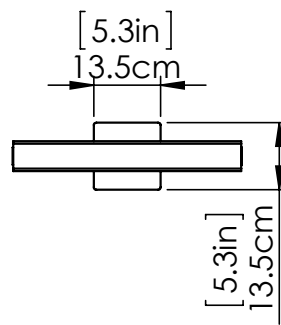

VENTURE CCT LED

| VANITY

SKU | DVP33892

FINISH OPTIONS

Chrome with Half Opal Glass
Ebony with Half Opal Glass
Brass with Half Opal Glass

DIMENSIONS

Length / Ø: 18.25"
Width: N/A"
Height: 5"
Depth: 3.25"
Minimum Height: 5.25"
Maximum Height: 5"

INTEGRATED LED INFORMATION

Wattage: 16W
Initial Lumens: 1600
Colour Temperature: 3000K / 4000K / 5000K
CRI: 90+
Voltage: 120
Dimmable: Yes
Required Dimmer: ELV

PIPE / CHAIN / CORD INFORMATION

Pipe/Chain Kit Included: No
Pipe Information: No Pipe Included
Chain Information: No Chain Included
Wire/Cord Information: 8 Inches
Max Sloped Ceiling Angle: N/A
**Conversion 19° to 45° : ASY0101+Finish (2 loops + 1 chain):
For Additional Cost*