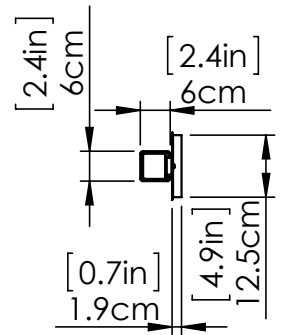

VENTURE CCT LED

| VANITY

SKU | DVP33892

FINISH OPTIONS

Chrome with Half Opal Glass
Ebony with Half Opal Glass
Brass with Half Opal Glass

DIMENSIONS

Length / Ø: 18.25"
Width: N/A"
Height: 5"
Depth: 3.25"
Minimum Height: 5.25"
Maximum Height: 5"

INTEGRATED LED INFORMATION

Wattage: 16W
Initial Lumens: 1600
Colour Temperature: 3000K / 4000K / 5000K
CRI: 90+
Voltage: 120
Dimmable: Yes
Required Dimmer: ELV

PIPE / CHAIN / CORD INFORMATION

Pipe/Chain Kit Included: No
Pipe Information: No Pipe Included
Chain Information: No Chain Included
Wire/Cord Information: 8 Inches
Max Sloped Ceiling Angle: N/A
**Conversion 19° to 45° : ASY0101+Finish (2 loops + 1 chain):
For Additional Cost*