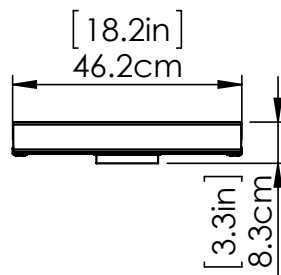

VENTURE CCT LED

| VANITY

SKU | DVP33892

FINISH OPTIONS

Chrome with Half Opal Glass
Ebony with Half Opal Glass
Brass with Half Opal Glass

DIMENSIONS

Length / Ø: 18.25"
Width: N/A"
Height: 5"
Depth: 3.25"
Minimum Height: 5.25"
Maximum Height: 5"

INTEGRATED LED INFORMATION

Wattage: 16W
Initial Lumens: 1600
Colour Temperature: 3000K / 4000K / 5000K
CRI: 90+
Voltage: 120
Dimmable: Yes
Required Dimmer: ELV

PIPE / CHAIN / CORD INFORMATION

Pipe/Chain Kit Included: No
Pipe Information: No Pipe Included
Chain Information: No Chain Included
Wire/Cord Information: 8 Inches
Max Sloped Ceiling Angle: N/A
**Conversion 19° to 45° : ASY0101+Finish (2 loops + 1 chain):
For Additional Cost*