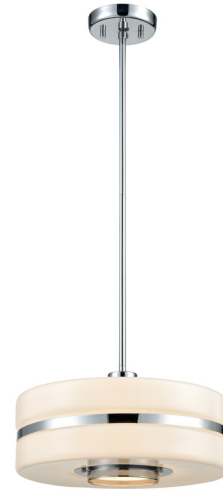

## CATEGORY: SINGLE PENDANT

Modern single pendant in graphite with glass shade. Single light single pendant provides down lighting. Bulbs not included. No chain included. Includes 40 inches of pipe Uses Standard bulbs. Not ADA approved. Not rated for damp or wet locations. Manufacturer guarantees 5 year warranty from date of purchase.

## FIXTURE SPECIFICATIONS

**Length / Ø:** 15.75"

**Width:** N/A

**Depth:** N/A

**Height:** 8.25"

**Minimum Height:** 9.75"

**Maximum Height:** 49.75"

**Damp Location Certified:** No

## LAMPING

**Number of Bulbs:** 1

**Max Bulb Wattage:** 70W

**Socket Type:** Medium Base

**Recommended Bulb:** #N/A

**Bulbs Included:** No