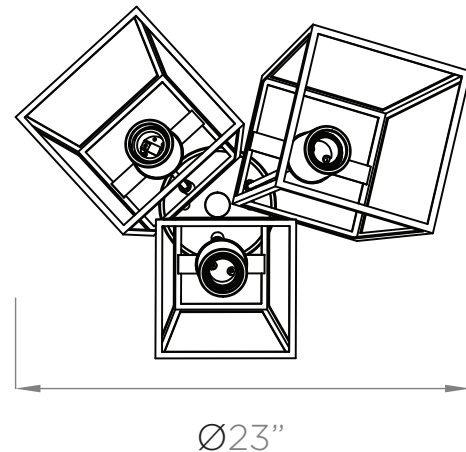

CAPE BRETON

| SEMI-FLUSH MOUNT

DVI
LIGHTING

SKU | DVP29011

FINISH OPTIONS

Multiple Finishes and Ebony (MF+EB)

DIMENSIONS

Length / Ø: 23"

Pipe Information: N/A

Chain Information: N/A

Wire/Cord Information: N/A

Max Sloped Ceiling Angle: N/A

**Conversion 19° to 45° : ASY0101+Finish (2 loops + 1 chain):
For Additional Cost*

ADDITIONAL INFORMATION

Wall and Ceiling Mountable: No

Up and Down Mountable: N/A

Location Certification: Dry Locations Only

ADA Compliant: No

This fixture is also available in a smaller size with candelabra bulb base.

SKU Code: DVP29011BN/GR

Dimensions: Ø 17" x H 17¾"

WARRANTY

5 Years Residential

20,000 Hours Commercial