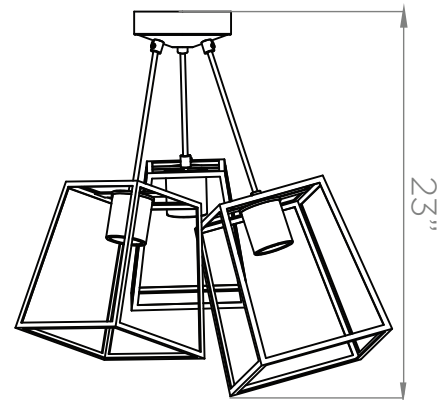

CAPE BRETON

| SEMI-FLUSH MOUNT

DVI
LIGHTING

SKU | DVP29011

FINISH OPTIONS

Multiple Finishes and Ebony (MF+EB)

DIMENSIONS

Length / Ø: 23"

Width: N/A"

Height: 23"

Depth: N/A"

Minimum Height: N/A"

Maximum Height: N/A"

LAMPING

Number of Sockets: 3

Wattage of Individual Socket: 60W

Socket Type: Medium Base (E26)

Socket Orientation: Down

Lamp Confinement: Fully Open

Voltage: 120V

Dimmable: Yes

Bulbs Not Included

PIPE / CHAIN / CORD INFORMATION

Pipe/Chain Kit Included: Not Included

Pipe Information: N/A

Chain Information: N/A

Wire/Cord Information: N/A

Max Sloped Ceiling Angle: N/A

**Conversion 19° to 45° : ASY0101+Finish (2 loops + 1 chain):
For Additional Cost*

ADDITIONAL INFORMATION