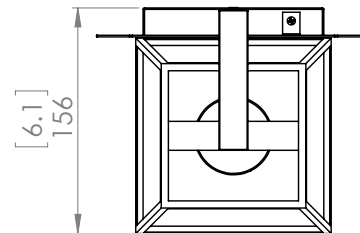

CAPE BRETON

| SCONCE

DVI
LIGHTING

SKU | DVP29001

FINISH OPTIONS

Buffed Nickel and Graphite (BN+GR)
Multiple Finishes and Ebony (MF+EB)

DIMENSIONS

Length / Ø: 7.5"
Width: N/A"
Height: 7"
Depth: 6"
Minimum Height: 8.5"
Maximum Height: 8.5"

LAMPING

Number of Sockets: 1
Wattage of Individual Socket: 70W
Socket Type: Medium Base (E26)
Socket Orientation: Down
Lamp Confinement: Mostly Open
Voltage: 120V
Dimmable: Yes
Bulbs Not Included

PIPE / CHAIN / CORD INFORMATION