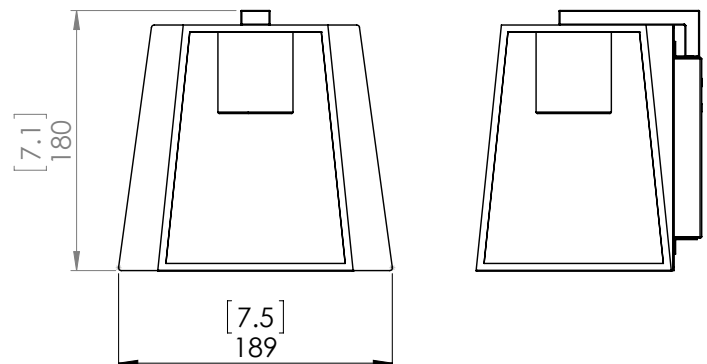

CAPE BRETON

| SCONCE

DVI
LIGHTING

SKU | DVP29001

FINISH OPTIONS

Buffed Nickel and Graphite (BN+GR)
Multiple Finishes and Ebony (MF+EB)

DIMENSIONS

Length / Ø: 7.5"
Width: N/A"
Height: 7"
Depth: 6"
Minimum Height: 8.5"
Maximum Height: 8.5"

LAMPING

Number of Sockets: 1
Wattage of Individual Socket: 70W
Socket Type: Medium Base (E26)
Socket Orientation: Down
Lamp Confinement: Mostly Open
Voltage: 120V
Dimmable: Yes
Bulbs Not Included

PIPE / CHAIN / CORD INFORMATION

Pipe/Chain Kit Included: Not Included
Pipe Information: N/A
Chain Information: N/A
Wire/Cord Information: 8 Inches
Max Sloped Ceiling Angle: N/A
**Conversion 19° to 45° : ASY0101+Finish (2 loops + 1 chain);
For Additional Cost*