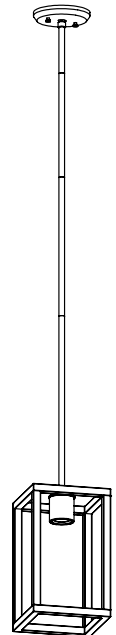

# SAMBRE / SAMBRE METALLIC | MINI-PENDANT

SKU | DVP28121

## DIMENSIONS

**Length / Ø:** 6.75"  
**Width:** 6.75"  
**Height:** 11.75"  
**Depth:** N/A"  
**Minimum Height:** 13.25"  
**Maximum Height:** 53.25"

## LAMPING

**Number of Sockets:** 1  
**Wattage of Individual Socket:** 70W  
**Socket Type:** Medium Base (E26)  
**Socket Orientation:** Down  
**Lamp Con inement:** Fully Open  
**Voltage:** 120V  
**Dimmable:** Yes  
**Bulbs Not Included**

## PIPE / CHAIN / CORD INFORMATION

**Pipe/Chain Kit Included:** Pipe Kit Available  
**Pipe Information:** 40 (15 + 12 + 9 + 4) x 0.5 Inches Pipe Kit  
**Chain Information:** N/A  
**Wire/Cord Information:** 10 Ft  
**Max Sloped Ceiling Angle:** Hang-Straight 19 Degrees  
*\*Conversion 19° to 45°: ASY0101+Finish (2 loops + 1 chain):  
For Additional Cost*