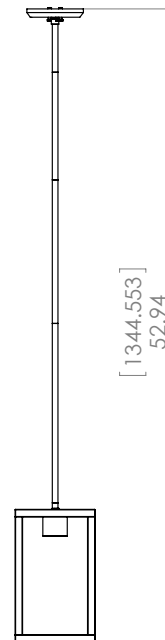

# SAMBRE / SAMBRE METALLIC | MINI-PENDANT

SKU | DVP28121

## DIMENSIONS

**Length / Ø:** 6.75"  
**Width:** 6.75"  
**Height:** 11.75"  
**Depth:** N/A"  
**Minimum Height:** 13.25"  
**Maximum Height:** 53.25"

## LAMPING

**Number of Sockets:** 1  
**Wattage of Individual Socket:** 70W  
**Socket Type:** Medium Base (E26)  
**Socket Orientation:** Down  
**Lamp Con inement:** Fully Open  
**Voltage:** 120V  
**Dimmable:** Yes  
**Bulbs Not Included**

## PIPE / CHAIN / CORD INFORMATION

**Pipe/Chain Kit Included:** Pipe Kit Available  
**Pipe Information:** 40 (15 + 12 + 9 + 4) x 0.5 Inches Pipe Kit  
**Chain Information:** N/A  
**Wire/Cord Information:** 10 Ft  
**Max Sloped Ceiling Angle:** Hang-Straight 19 Degrees  
*\*Conversion 19° to 45°: ASY0101+Finish (2 loops + 1 chain):  
For Additional Cost*