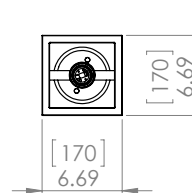

ADDITIONAL INFORMATION

Wall and Ceiling Mountable: No
Up and Down Mountable: N/A
Location Certi ication: Dry Locations Only
ADA Compliant: No