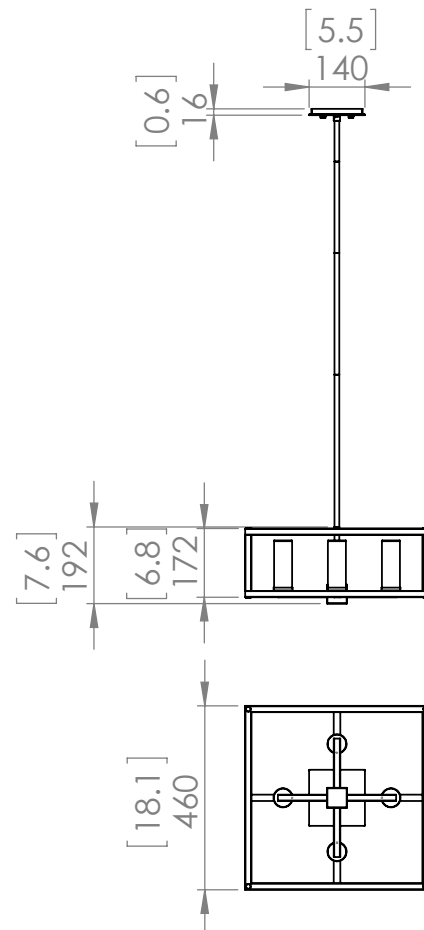

SAMBRE / SAMBRE METALLIC | PENDANT

SKU | DVP28120

FINISH OPTIONS

Multiple Finishes and Graphite with Clear Glass (MF+GR-CL)
Multiple Finishes and Buffed Nickel with Clear Glass (MF+BN-CL) Multiple
Finishes and Brass and Graphite with Clear Glass (MF+BR+GR-CL)
Ebony with Half Opal Glass (EB-OP)

DIMENSIONS

Length / Ø: 18.25"
Width: 18.25"
Height: 7.75"
Depth: N/A"
Minimum Height: 9.25"
Maximum Height: 49.25"

LAMPING

Number of Sockets: 4
Wattage of Individual Socket: 60W
Socket Type: Candelabra (E12)
Socket Orientation: Up
Lamp Con inement: Semi Enclosed
Voltage: 120V
Dimmable: Yes
Bulbs Not Included

PIPE / CHAIN / CORD INFORMATION

Pipe/Chain Kit Included: Pipe Kit Available
Pipe Information: 40 (15 + 12 + 9 + 4) x 0.5 Inches Pipe Kit
Chain Information: N/A
Wire/Cord Information: 10 Ft
Max Sloped Ceiling Angle: Hang-Straight 19 Degrees
**Conversion 19° to 45°: ASY0101+Finish (2 loops + 1 chain):
For Additional Cost*

ADDITIONAL INFORMATION

Wall and Ceiling Mountable: No
Up and Down Mountable: N/A
Location Certi ication: Dry Locations Only
ADA Compliant: No

WARRANTY

5 Years Residential
20,000 Hours Commercial

120 Great Gulf Drive, Concord, ON L4K 5W1
+1 855 384 5483 | +1 855 384 8453
customerservice@dvi.lighting
www.dvicanada.com