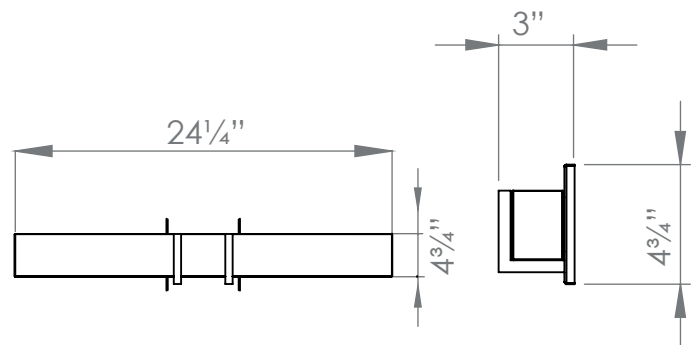

FIXTURE SPECIFICATIONS

- Length / Ø:** 24.25"
- Width:** N/A
- Depth:** 3"
- Height:** 4.75"
- Minimum Height:** N/A
- Maximum Height:** N/A
- Damp Location Certified:** Yes
- Wet Location Certified:** No

LAMPING

- Number of Bulbs:** 1
- Max Bulb Wattage:** 30W
- Socket Type:** AC LED
- Recommended Bulb:** #N/A
- Bulbs Included:** Yes

FINISH OPTIONS

CH

GLASS OPTIONS

SSOP

RELATED SKUS

- DVP25143
- DVP25101
- DVP25143