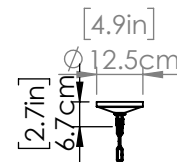

Height: 26.25"

Depth: 6.75"

Minimum Height: 32.75"

Maximum Height: 44.75"

LAMPING

Number of Sockets: 1

Wattage of Individual Socket: 25W

Socket Type: Gu10

Socket Orientation: Down

Lamp Confinement: Fully Enclosed

Voltage: 120V

Dimmable: Yes

Bulbs Not Included

PIPE / CHAIN / CORD INFORMATION

Pipe/Chain Kit Included: Chain Kit Available

Pipe Information: N/A

Chain Information: 36 x 0.15 Inches of Standard Duty Chain

Wire/Cord Information: 120 in

Max Sloped Ceiling Angle:

**Conversion 19° to 45° : ASY0101+Finish (2 loops + 1 chain):*

For Additional Cost

ADDITIONAL INFORMATION