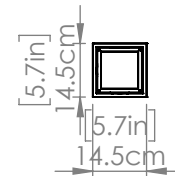

Height: 26.25"

Depth: 6.75"

Minimum Height: 32.75"

Maximum Height: 44.75"

LAMPING

Number of Sockets: 1

Wattage of Individual Socket: 25W

Socket Type: Gu10

Chain Information: 36 x 0.15 Inches of Standard Duty Chain

Wire/Cord Information: 120 in

Max Sloped Ceiling Angle:

**Conversion 19° to 45° : ASY0101+Finish (2 loops + 1 chain):*

For Additional Cost

ADDITIONAL INFORMATION