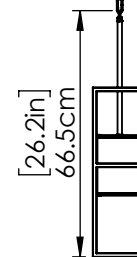

Height: 26.25"

Depth: 6.75"

Minimum Height: 32.75"

Maximum Height: 44.75"

LAMPING

Number of Sockets: 1

Wattage of Individual Socket: 25W

Socket Type: Gu10

Socket Orientation: Down

Lamp Confinement: Fully Enclosed

Voltage: 120V

Dimmable: Yes

Bulbs Not Included

PIPE / CHAIN / CORD INFORMATION

Pipe/Chain Kit Included: Chain Kit Available

Pipe Information: N/A

Chain Information: 36 x 0.15 Inches of Standard Duty Chain

Wire/Cord Information: 120 in

Max Sloped Ceiling Angle:

**Conversion 19° to 45° : ASY0101+Finish (2 loops + 1 chain):*

For Additional Cost

ADDITIONAL INFORMATION