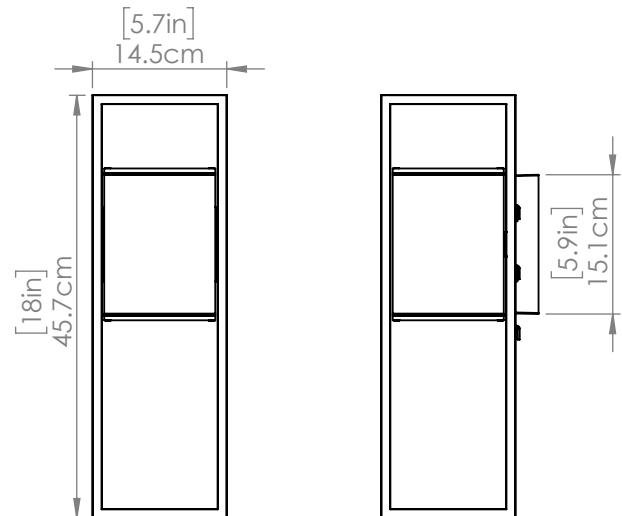

PIPE / CHAIN / CORD INFORMATION

Pipe/Chain Kit Included: Not Included

Pipe Information: N/A

Chain Information: N/A

Wire/Cord Information: 8 in

Max Sloped Ceiling Angle:

*Conversion 19° to 45° : ASY0101+Finish (2 loops + 1 chain):

For Additional Cost