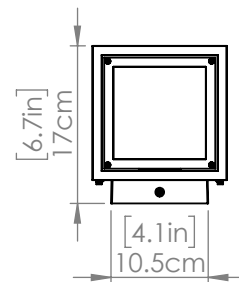

ADDITIONAL INFORMATION

Wall and Ceiling Mountable: No

Up and Down Mountable: Yes

Location Certification: Wet Location Rated

ADA Compliant: No

WARRANTY

5 Years Residential

20,000 Hours Commercial

120 Great Gulf Drive, Concord, ON L4K 5W1

+1 855 384 5483 | +1 855 384 8453

customerservice@dvi.lighting

www.dvicanada.com