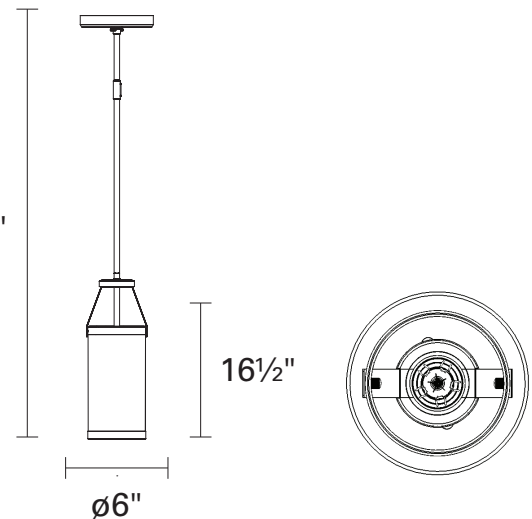

GASTOWN

| MINI-PENDANT

SKU | DVP15721

FINISH OPTIONS

Graphite Net (GR/N)

DIMENSIONS

Length / Ø: 6"

Width: N/A"

Height: 16.5"

Depth: N/A"

Minimum Height: 18"

Maximum Height: 58"

LAMPING

Number of Sockets: 1

Wattage of Individual Socket: 100W

Socket Type: Medium Base (E26)

Socket Orientation: Sideways

Lamp Confinement: Fully Open

Voltage: 120V

Dimmable: Yes

Bulbs Not Included

PIPE / CHAIN / CORD INFORMATION

Pipe/Chain Kit Included: Pipe Kit Available

Pipe Information: 40 (15 + 12 + 9 + 4) x 0.5 Inches Pipe Kit

Chain Information: N/A

Wire/Cord Information: 10 Ft

Max Sloped Ceiling Angle: Hang-Straight 19 Degrees

**Conversion 19° to 45° : ASY0101+Finish (2 loops + 1 chain):
For Additional Cost*

Min 26½"
Max 57½"

ADDITIONAL INFORMATION