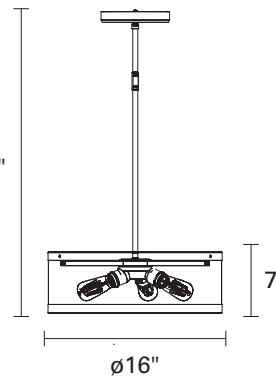

## DIMENSIONS

**Length / Ø:** 16"

**Width:** N/A"

**Height:** 7"

**Depth:** N/A"

**Minimum Height:** 8.5"

**Maximum Height:** 48.5"

## PIPE / CHAIN / CORD INFORMATION

**Pipe/Chain Kit Included:** Pipe Kit Available

**Pipe Information:** 40 (15 + 12 + 9 + 4) x 0.5 Inches Pipe Kit

**Chain Information:** N/A

**Wire/Cord Information:** 10 Ft

**Max Sloped Ceiling Angle:** Hang-Straight 19 Degrees

*\*Conversion 19° to 45° : ASY0101+Finish (2 loops + 1 chain);  
For Additional Cost*

Min 13"  
Max 49"