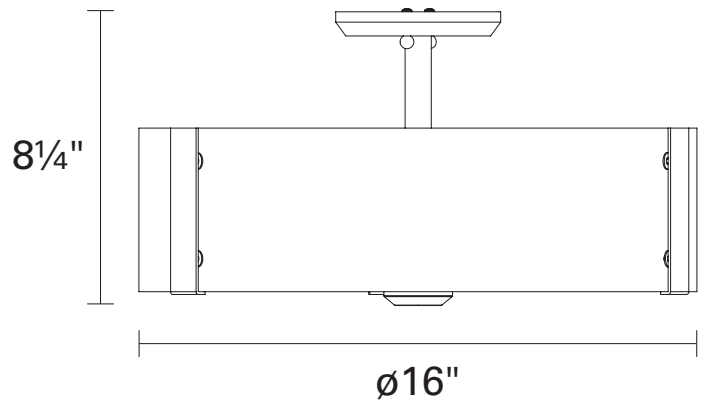

DIMENSIONS

Length / Ø: 16"
Width: N/A"
Height: 8.75"
Depth: N/A"
Minimum Height: N/A"
Maximum Height: N/A"

LAMPING

Number of Sockets: 3
Wattage of Individual Socket: 100W
Socket Type: Medium Base (E26)
Socket Orientation: Sideways
Lamp Confinement: Semi Enclosed
Voltage: 120V
Dimmable: Yes
Bulbs Not Included

PIPE / CHAIN / CORD INFORMATION

Pipe/Chain Kit Included: Not Included
Pipe Information: N/A
Chain Information: N/A
Wire/Cord Information: N/A
Max Sloped Ceiling Angle: N/A
**Conversion 19° to 45° : ASY0101+Finish (2 loops + 1 chain):
For Additional Cost*