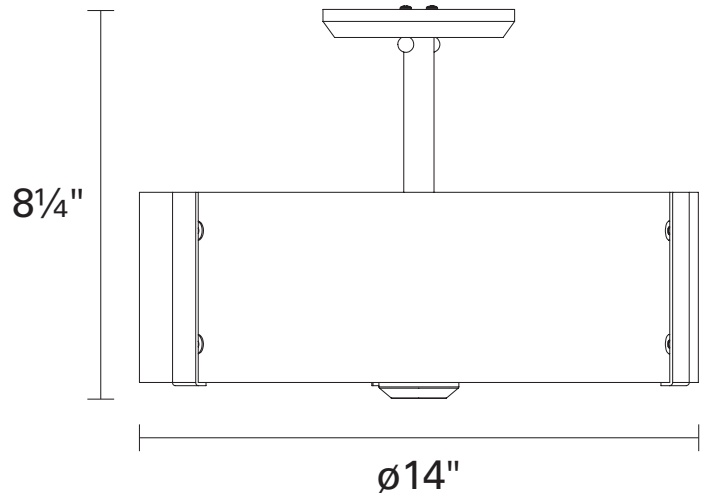

PIPE / CHAIN / CORD INFORMATION

Pipe/Chain Kit Included: Not Included
Pipe Information: N/A
Chain Information: N/A
Wire/Cord Information: N/A
Max Sloped Ceiling Angle: N/A
**Conversion 19° to 45° : ASY0101+Finish (2 loops + 1 chain):
For Additional Cost*