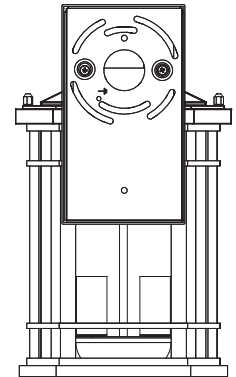

LAMPING

- **Number of Bulbs:** 1
- **Max Bulb Wattage:** 100W
- **Socket Type:** Medium Base
- **Recommended Bulb:** #N/A
- **Bulbs Included:** No