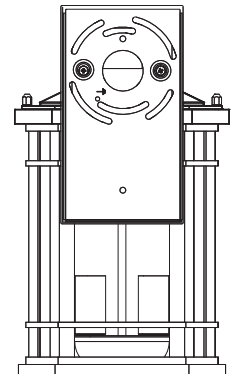

FIXTURE SPECIFICATIONS

Length / Ø: 7.5"
Width: N/A
Depth: 9.5"
Height: 12.5"
Minimum Height: N/A
Maximum Height: N/A
Damp Location Certified: Yes
Wet Location Certified: Yes
Canopy Length: 7.6"
Canopy Width: 4.5"
Canopy Depth: 0.5"

LAMPING

Number of Bulbs: 1
Max Bulb Wattage: 100W
Socket Type: Medium Base
Recommended Bulb: #N/A
Bulbs Included: No

FINISH OPTIONS

BK

GLASS OPTIONS

SSD

RELATED SKUS

DVP142020 DVP142020
 DVP142000
 DVP142015
 DVP142010